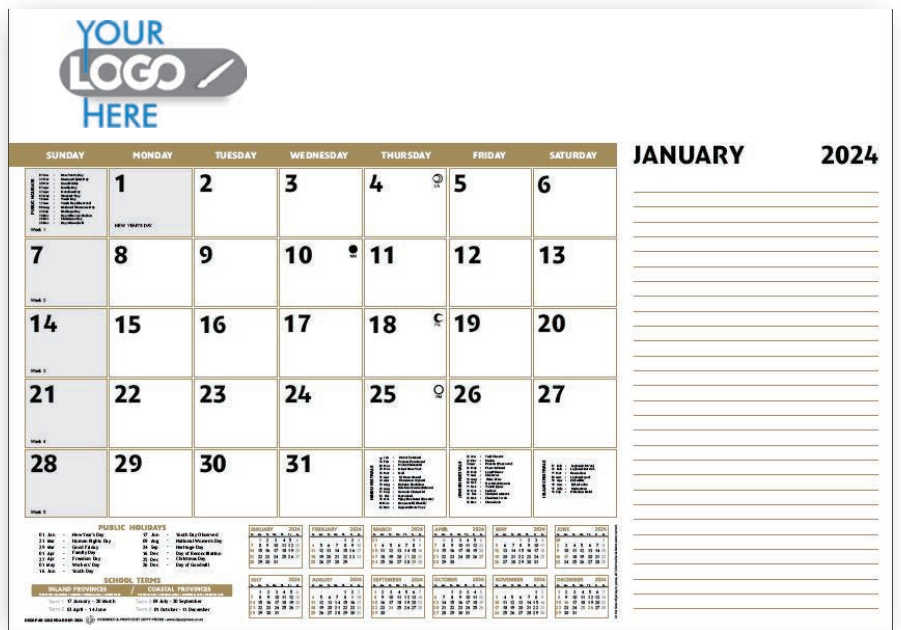

GOLF

GRANDPRIX

HORSES

LANDSCAPE

SOUTH AFRICA

FOOD

DESK PAD CALENDARS

12 PAGER CALENDAR | WEEK NUMBERS AND MOON PHASES DISPLAYED | LARGE DATES FOR EASY VIEWING
AMPLE SPACE FOR NOTES | 1 MONTH TO VIEW | NATIONAL, JEWISH, HINDU & ISLAMIC HOLIDAYS DISPLAYED
ADDITIONAL AD SPACE - WATERMARK OVER DATES | SIZE: A2 - 594 X 420MM | TOP AD SIZE: 540 X 75MM

What's the Difference?

Standard Desk Pad

Layout is already set as per the above, in black and gold.
Advert will be placed at the top (540mm x 75mm), optional watermark can be printed over the dates. Same advert appears on all the pages, January to December 2024

Custom Desk Pad

Layout is completely customizable, each page can be different with different colours & Images making it truly unique to your company. (Example below).

STANDARD

CUSTOM

TENT CALENDARS

CUSTOM DESIGN